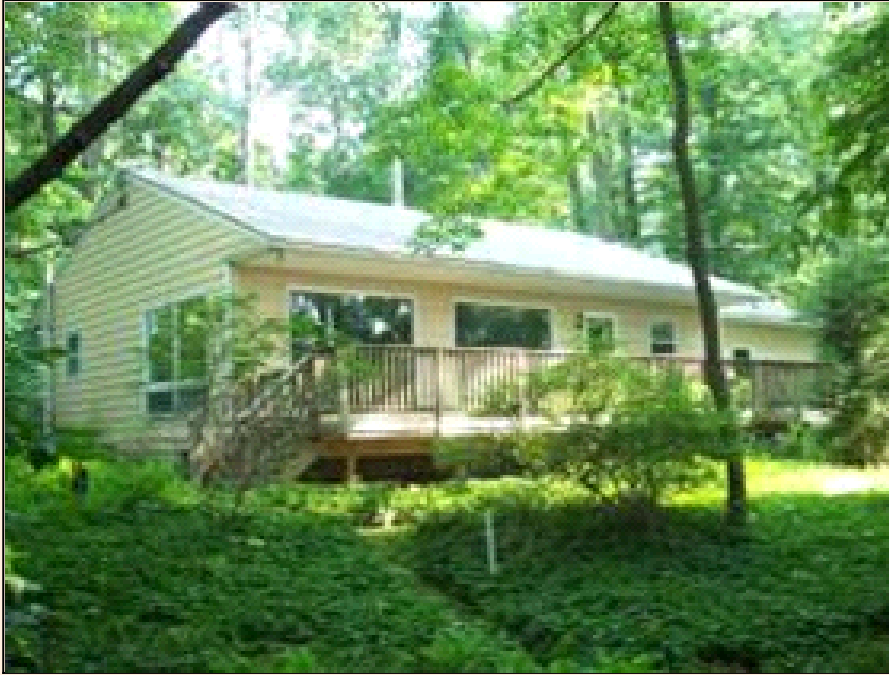

# 800 Springton Rd Glenmoore

2+ Acres of Wooded Privacy!!!!

## PROPERTY DETAILS

**Listing Price:** **\$229,900**

**Listing Address:** 800 Springton Rd

Glenmoore PA 19343

**Bedrooms:** 3

**Full Baths:** 2

**Partial Baths:** 0

**SQ FT:** 1120

**Style:** Ranch

**Garage:** 1 car

**Heat Source:** Electric

**Schools:** Downingtown

**QR Code:**

On a SmartPhone?  
Scan the QR code  
to see this listing

## PROPERTY DESCRIPTION

Secluded 2.4 acre lot offers a wooded haven for the buyer who wants privacy. Large windows bring the outside indoors. Galley kitchen with new appliances, first floor laundry, and hardwood floors. Master bedroom and main bathroom have been newly renovated. Great value for Downingtown School District.